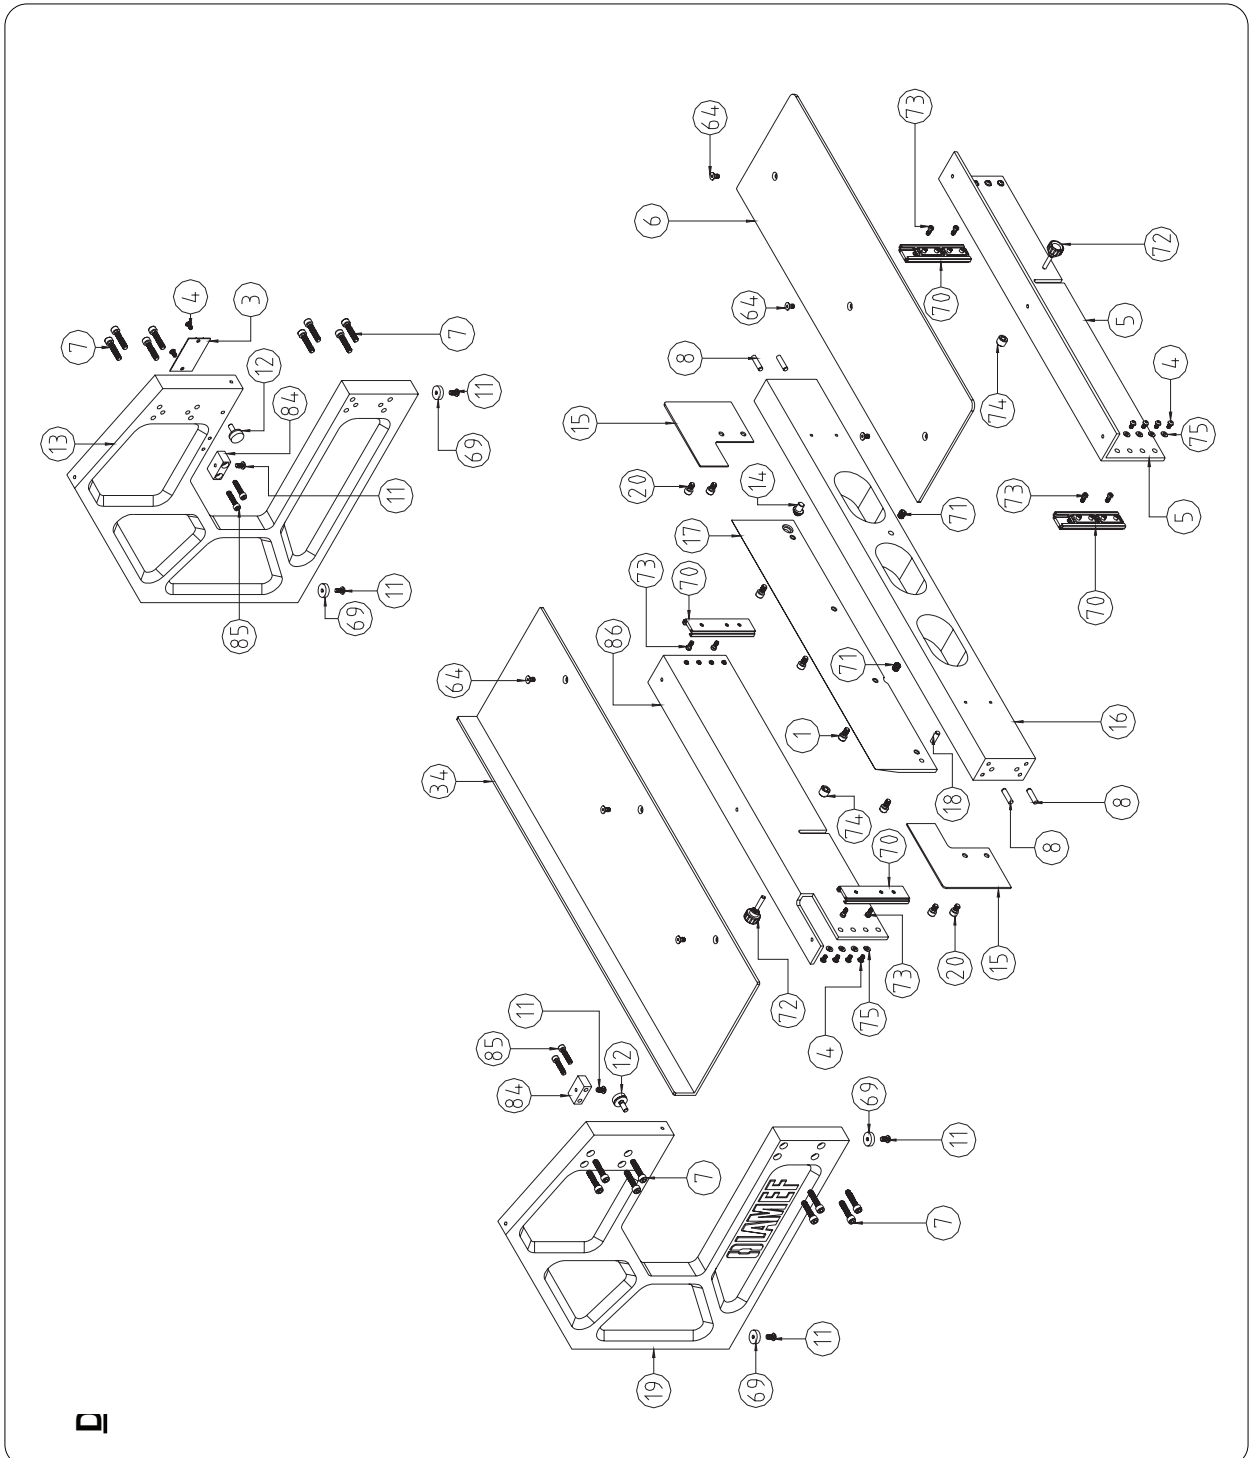

- 11 - SPARE PARTS

11.1 WARNING FOR THE CUSTOMER

Before ordering any particular spare part, it is always necessary to specify the serial number of the machine to which the part shall fit.

11.2 DETAILED DRAWING OF MACHINE CODE 103.0001 SEP2/M MOTORISED PC BOARD SEPARATOR 1 LINEAR BLADE AND 1 CIRCULAR BLADE 110V