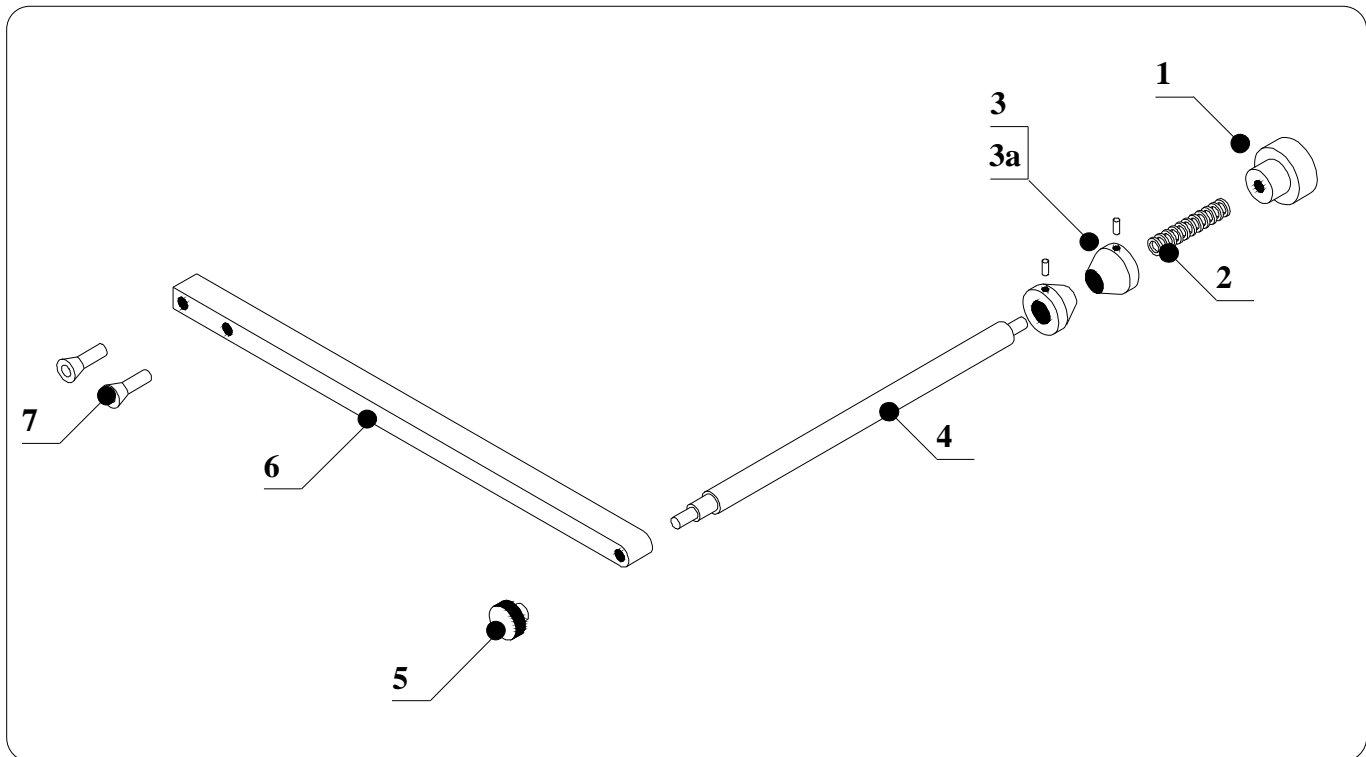

11.5 DETAILED DRAWING OF REEL HOLDER BR6

11.5.1 READING KEY FOR DETAILED DRAWING OF BR6

Pos.	Item	Description	Q.ty
1	400206	knob M 12	1
2	400204	spring	1
3	400203	centering cone	2
3a	210119	screw PP M 6x12	2
4	400201	reel holder	1
5	400205	knob M 8	1
6	400202	bar for reelholder	1
7	400212	screw TSEI M 5x20	2