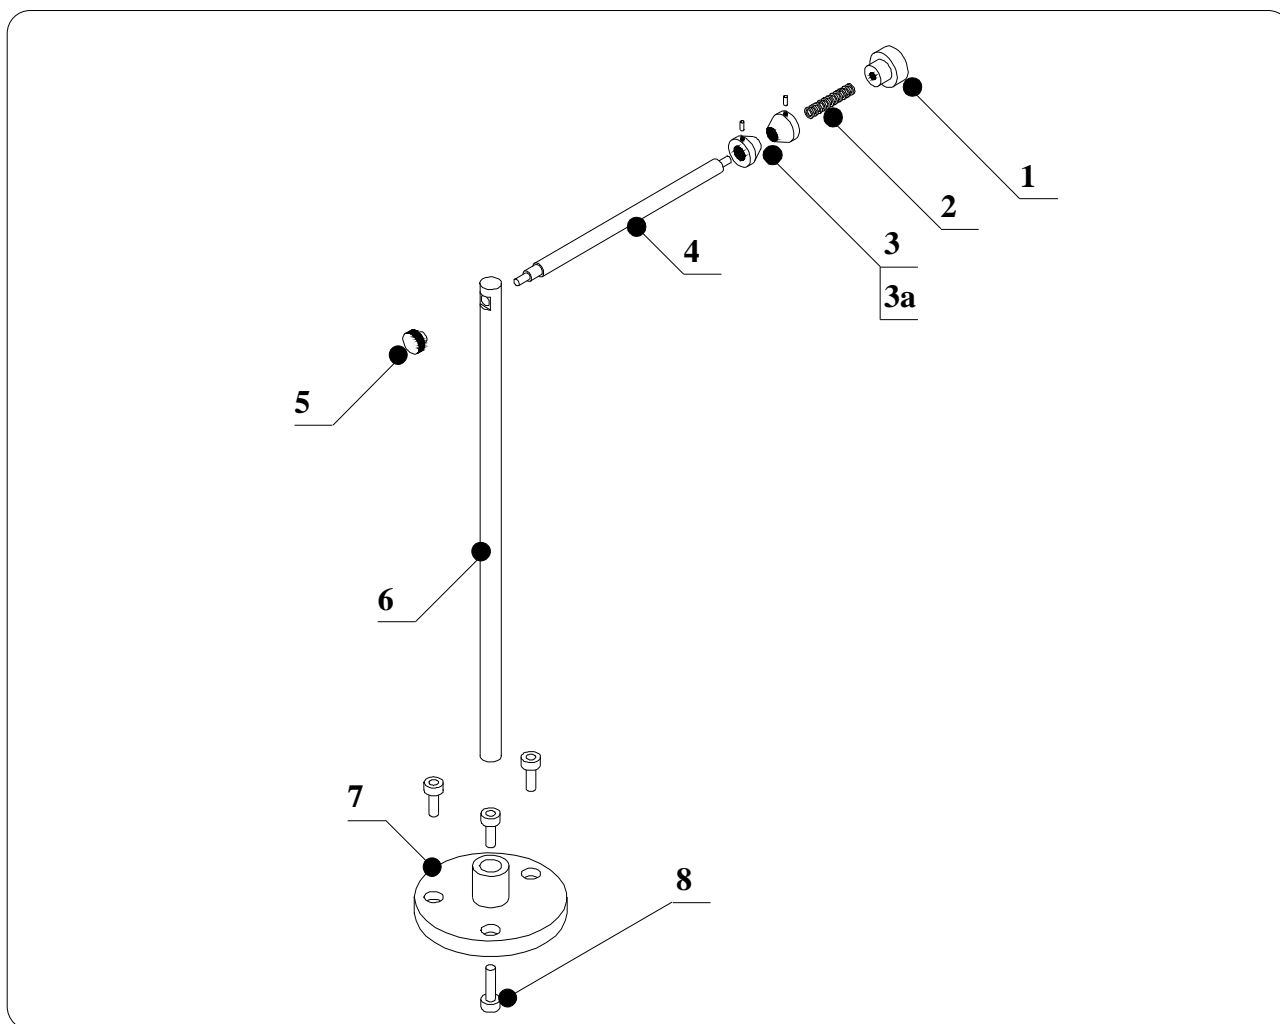

11.5 DETAILED DRAWING OF BR1

11.5.1 READING KEY FOR DETAILED DRAWING OF BR1 cod. 950750

<i>Pos.</i>	<i>Item</i>	<i>Description</i>	<i>Q.ty</i>
1	400206	LARGE KNOB M12 FOR REELHOLDER	1
2	400204	SPRING FOR REELHOLDER	1
3	400203	CENTERING CONES FOR REELHOLDER	2
3a	210119	SCREW PP M6X12	2
4	400201	REELHOLDER	1
5	400205	SMALL KNOB M8 FOR REELHOLDER	1
6	950752	VERTICAL SHAFT FOR REELHOLDER	1
7	950751	BASE FOR AS1 REELHOLDER	1
8	950753	CAPSCREW M8X20	1